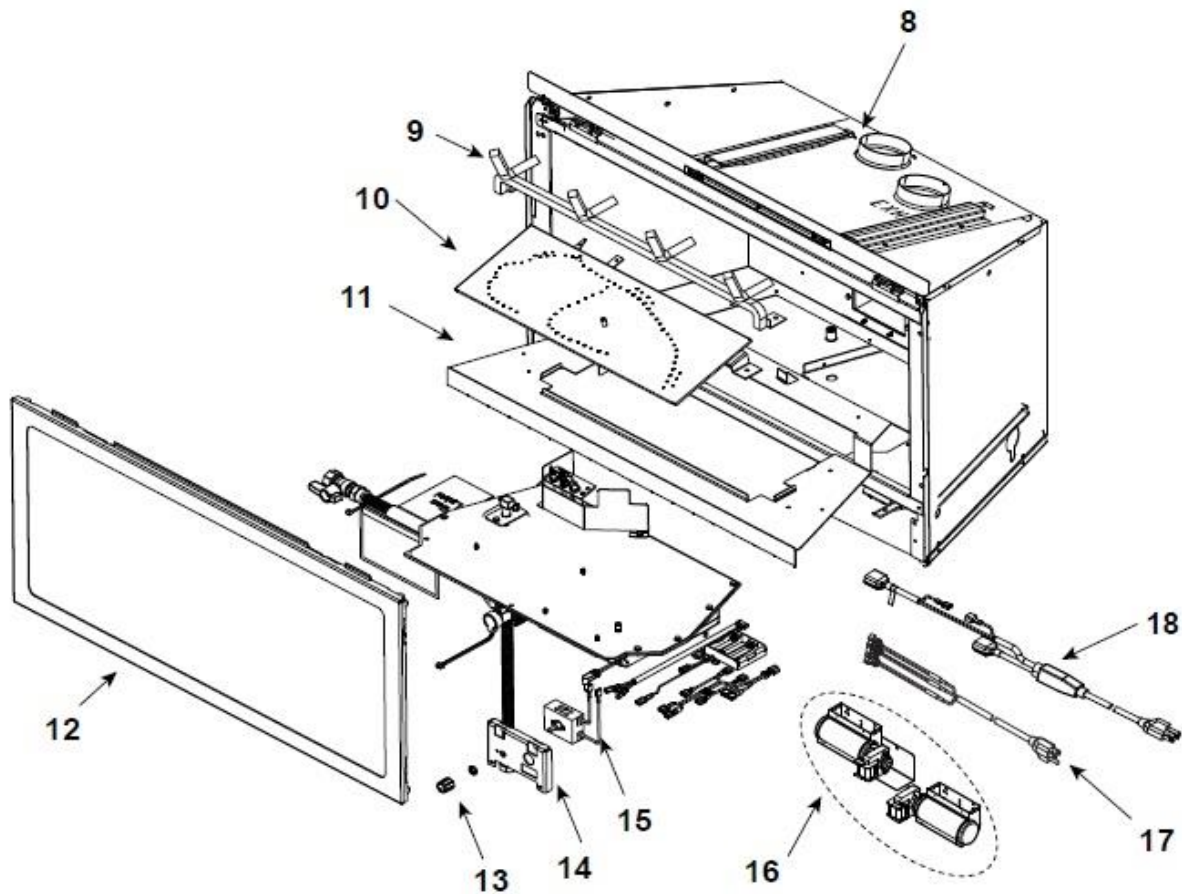

Quadra-Fire QFI35 Fireplace Insert

Log Set Assembly

Woodman's Parts Plus
www.woodmanspartsplus.com

ITEM	DESCRIPTION	COMMENTS	PART NUMBER
	Log Assembly		LOGS-QFI35
1	Log 1		SRV2225-701
2	Log 2		SRV2225-703
3	Log 3		SRV2225-702
4	Log 4		SRV2225-705
5	Log 5		SRV2225-710
6	Log 6		SRV2225-706
7	Log 7		SRV2225-704
8	Termination Plate Assembly	Pre 0023696931	2205-012
		Post 0023696931	2205-013
	Flex Pipe Handle		438-351
	Gasket	Pre 0023696931	2206-401
		Post 0023696931	2206-178
9	Grate Assembly		2225-016
10	Burner Assembly		2225-009
11	Base Pan		2205-127
12	Glass Door Assembly		GLA-2205
13	Rheostat Knob		100-512
14	Control Panel		2205-129
15	On/Off Rheostat		2206-800
16	Blower Assembly		GFK-210-C
17	Power Cord Assembly		2206-068
18	Cord Assembly		2201-017
	Fuse Wire Assembly	Qty 2 req	2206-085

#19 Valve Assembly

ITEM	DESCRIPTION	COMMENTS	PART NUMBER
19.1	Grommet, 3 Hole		2118-420
19.2	Pilot Shield		2206-120
19.3	Pilot Assembly NG		2202-013
	Pilot Assembly LP		2202-014
19.4	Orifice NG (#33C)		582-833
	Orifice LP (#50C)		582-850
19.5	Flexible Gas Connector		530-302A
19.6	Control Panel Bracket		2205-128
19.7	Valve Bracket		2205-146
19.8	Flex Ball Valve Assembly		302-320A
19.9	Valve NG		2166-302
	Valve LP		2166-303
19.10	Brass Connector	Pkg of 5	303-315/5
19.11	Remote Jumper Wire		2103-013
19.12	Jumper Wire		2187-198
19.13	**Battery Pack		2166-323
19.14	Wire Harness		2166-304
19.15	Power Supply		2326-131
19.16	Module		2166-307
19.17	Temp Sensor Assembly		046-018A