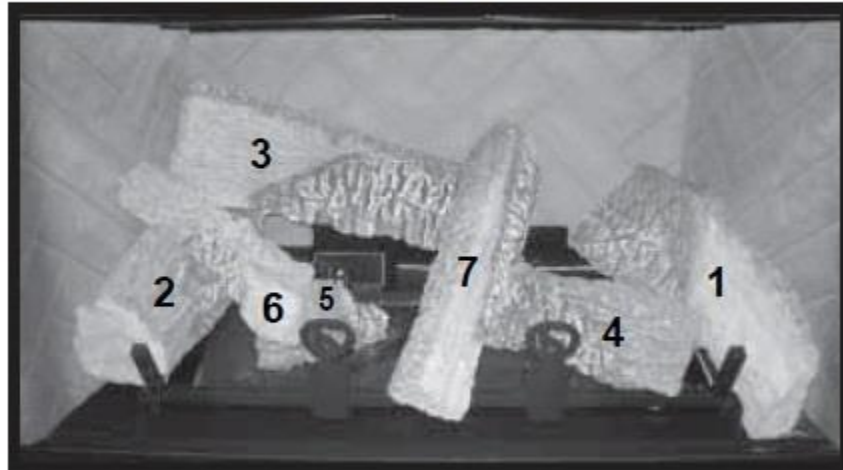

Quadra-Fire QFI35 Fireplace Insert

Log Set Assembly

Woodman's Parts Plus
www.woodmanspartsplus.com

ITEM	DESCRIPTION	COMMENTS	PART NUMBER
	Log Assembly		LOGS-QFI35
1	Log 1		SRV2225-701
2	Log 2		SRV2225-703
3	Log 3		SRV2225-702
4	Log 4		SRV2225-705
5	Log 5		SRV2225-710
6	Log 6		SRV2225-706
7	Log 7		SRV2225-704
8	Termination Plate Assembly	Pre 0023696931	2205-012
		Post 0023696931	2205-013
	Flex Pipe Handle		438-351
	Gasket	Pre 0023696931	2206-401
		Post 0023696931	2206-178
9	Grate Assembly		2225-016
10	Burner Assembly		2225-009
11	Base Pan		2205-127
12	Glass Door Assembly		GLA-2205
13	Rheostat Knob		100-512
14	Control Panel		2205-129
15	On/Off Rheostat		2206-800
16	Blower Assembly		GFK-210-C
17	Power Cord Assembly		2206-068
18	Cord Assembly		2201-017
	Fuse Wire Assembly	Qty 2 req	2206-085

#19 Valve Assembly

ITEM	DESCRIPTION	COMMENTS	PART NUMBER
19.1	Grommet, 3 Hole		2118-420
19.2	Pilot Shield		2206-120
19.3	Pilot Assembly NG		2202-013
	Pilot Assembly LP		2202-014
19.4	Orifice NG (#33C)		582-833
	Orifice LP (#50C)		582-850
19.5	Flexible Gas Connector		530-302A
19.6	Control Panel Bracket		2205-128
19.7	Valve Bracket		2205-146
19.8	Flex Ball Valve Assembly		302-320A
19.9	Valve NG		2166-302
	Valve LP		2166-303
19.10	Brass Connector	Pkg of 5	303-315/5
19.11	Remote Jumper Wire		2103-013
19.12	Jumper Wire		2187-198
19.13	**Battery Pack		2166-323
19.14	Wire Harness		2166-304
19.15	Power Supply		2326-131
19.16	Module		2166-307
19.17	Temp Sensor Assembly		046-018A