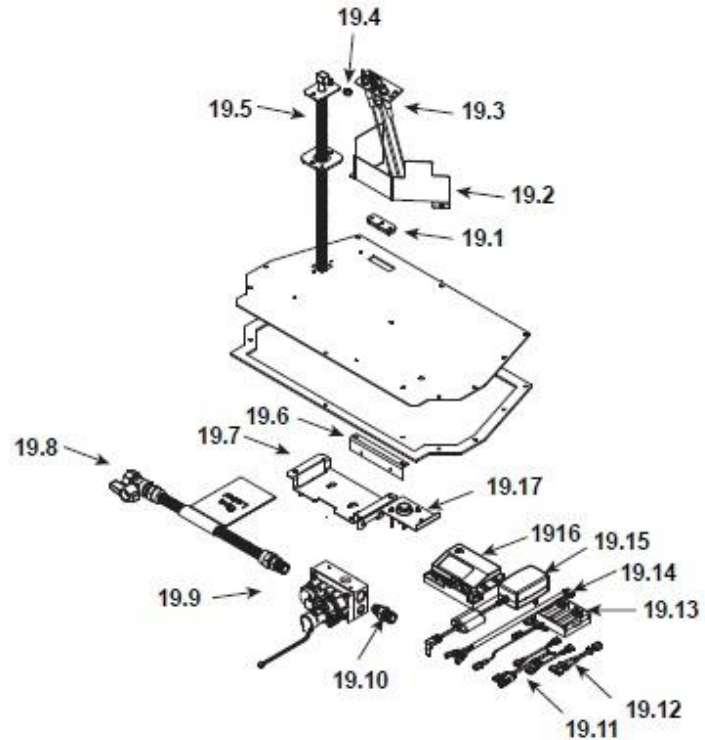

Quadra-Fire QFI35 Fireplace Insert

Log Set Assembly

Woodman's Parts Plus
www.woodmanspartsplus.com

ITEM	DESCRIPTION	COMMENTS	PART NUMBER
	Log Assembly		LOGS-QFI35
1	Log 1		SRV2225-701
2	Log 2		SRV2225-703
3	Log 3		SRV2225-702
4	Log 4		SRV2225-705
5	Log 5		SRV2225-710
6	Log 6		SRV2225-706
7	Log 7		SRV2225-704
8	Termination Plate Assembly	Pre 0023696931	2205-012
		Post 0023696931	2205-013
	Flex Pipe Handle		438-351
	Gasket	Pre 0023696931	2206-401
		Post 0023696931	2206-178
9	Grate Assembly		2225-016
10	Burner Assembly		2225-009
11	Base Pan		2205-127
12	Glass Door Assembly		GLA-2205
13	Rheostat Knob		100-512
14	Control Panel		2205-129
15	On/Off Rheostat		2206-800
16	Blower Assembly		GFK-210-C
17	Power Cord Assembly		2206-068
18	Cord Assembly		2201-017
	Fuse Wire Assembly	Qty 2 req	2206-085

#19 Valve Assembly

ITEM	DESCRIPTION	COMMENTS	PART NUMBER
19.1	Grommet, 3 Hole		2118-420
19.2	Pilot Shield		2206-120
19.3	Pilot Assembly NG		2202-013
	Pilot Assembly LP		2202-014
19.4	Orifice NG (#33C)		582-833
	Orifice LP (#50C)		582-850
19.5	Flexible Gas Connector		530-302A
19.6	Control Panel Bracket		2205-128
19.7	Valve Bracket		2205-146
19.8	Flex Ball Valve Assembly		302-320A
19.9	Valve NG		2166-302
	Valve LP		2166-303
19.10	Brass Connector	Pkg of 5	303-315/5
19.11	Remote Jumper Wire		2103-013
19.12	Jumper Wire		2187-198
19.13	**Battery Pack		2166-323
19.14	Wire Harness		2166-304
19.15	Power Supply		2326-131
19.16	Module		2166-307
19.17	Temp Sensor Assembly		046-018A